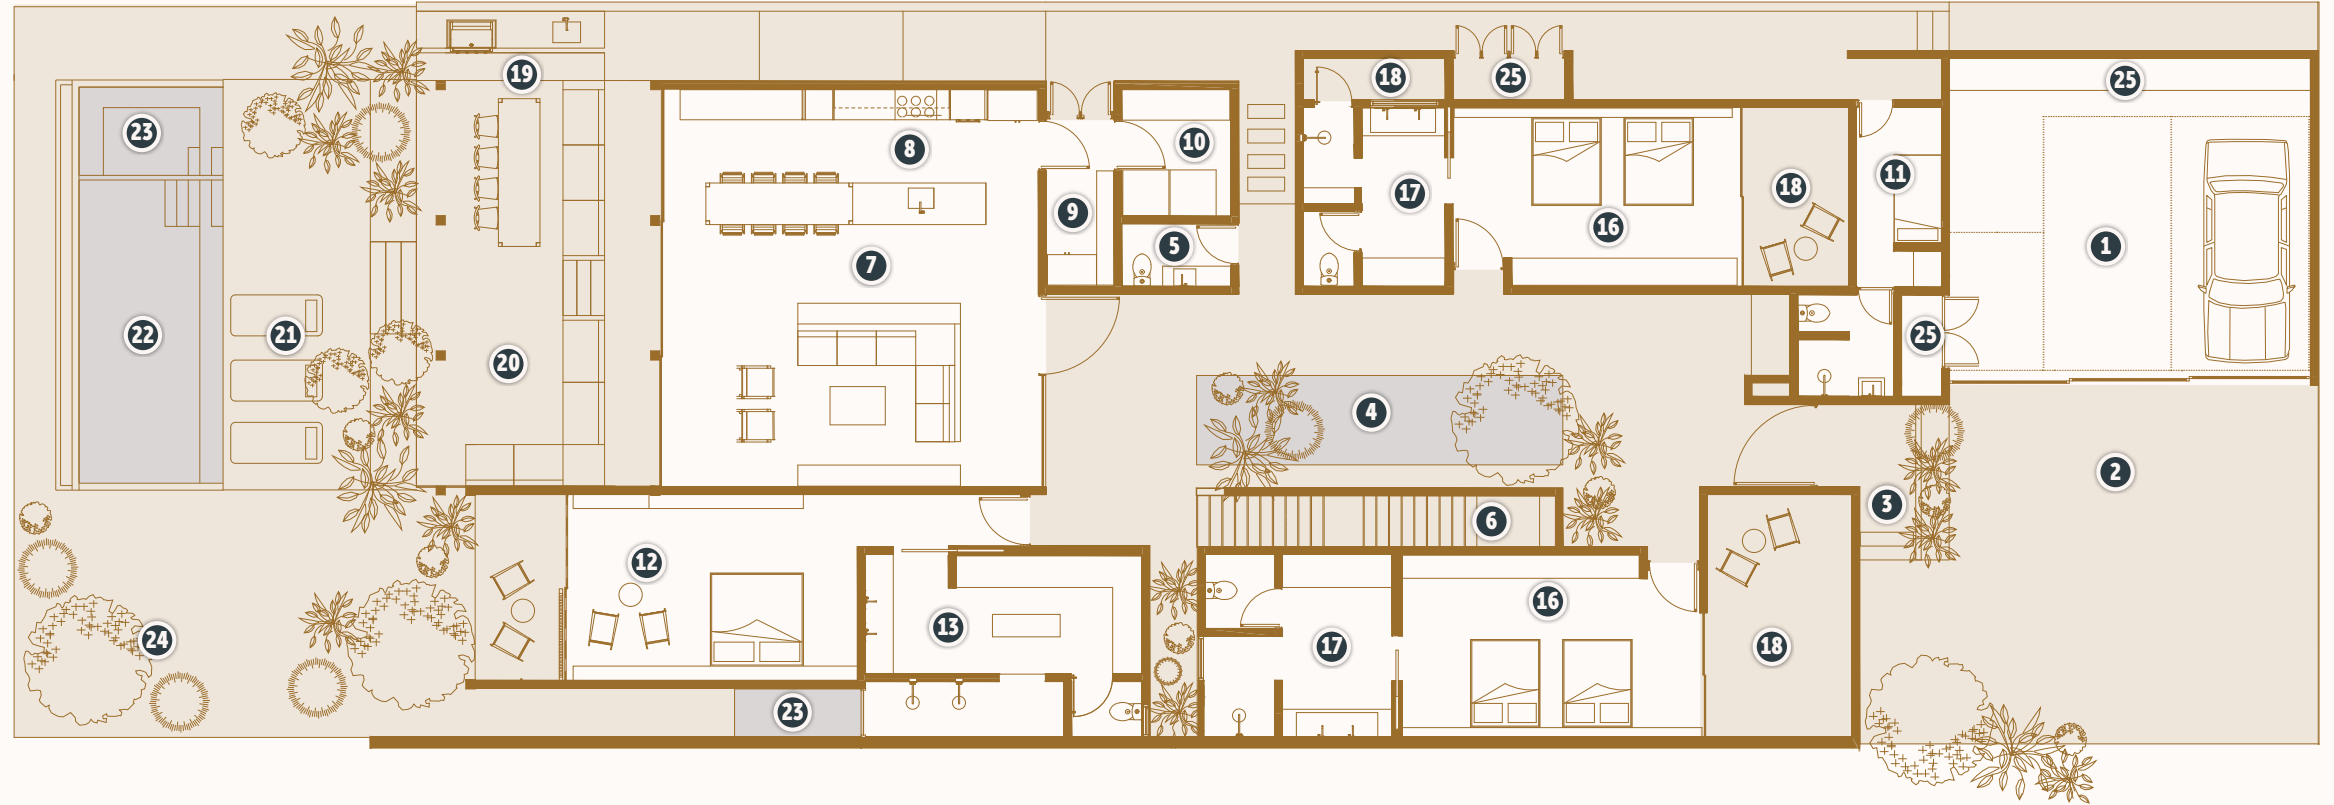

LITIBÚ BAY CLUB

BEACH HOUSE

BEACH HOUSE

Set on the swimmable shores of Litibú Beach, this collection of just six residences is fluent in the language of ocean, sky and sand. Within the open, airy interiors featuring 10-foot-high ceilings, spaces flow freely from one into the next, with organic finishes inspired by the jungled lush surroundings, and natural light drawn from floor-to-ceiling glass. More outdoors than in, the homes provide an ever-present connection to nature and the relaxed informality of beachfront living. A private junior master suite graces the second level, overlooking a lushly landscaped roof and panoramic ocean views.

BEACH HOUSE

GROUND FLOOR

2ND FLOOR

- 1 Parking
- 2 Entry Courtyard
- 3 Main Entry
- 4 Main Courtyard
- 5 Powder Room
- 6 Stairs
- 7 Great Room
- 8 Kitchen
- 9 Pantry
- 10 Laundry
- 11 Service Quarter
- 12 Master Bedroom
- 13 Master Bathroom
- 14 Junior Master Bedroom
- 15 Junior Master Bathroom
- 16 Bedroom
- 17 Bathroom
- 18 Patio
- 19 Outdoor Kitchen
- 20 Terrace
- 21 Outdoor Terrace
- 22 Pool
- 23 Spa
- 24 Garden
- 25 Storage

4 Bedrooms
4.5 Bathrooms

sm / sf

Interior: 322 / 3,466

Exterior (Total): 500 / 5,382

Terrace 120 / 1,292

Exterior 380 / 4,090

TOTAL: 822 sm / 8,848 sf

LITIBÚ