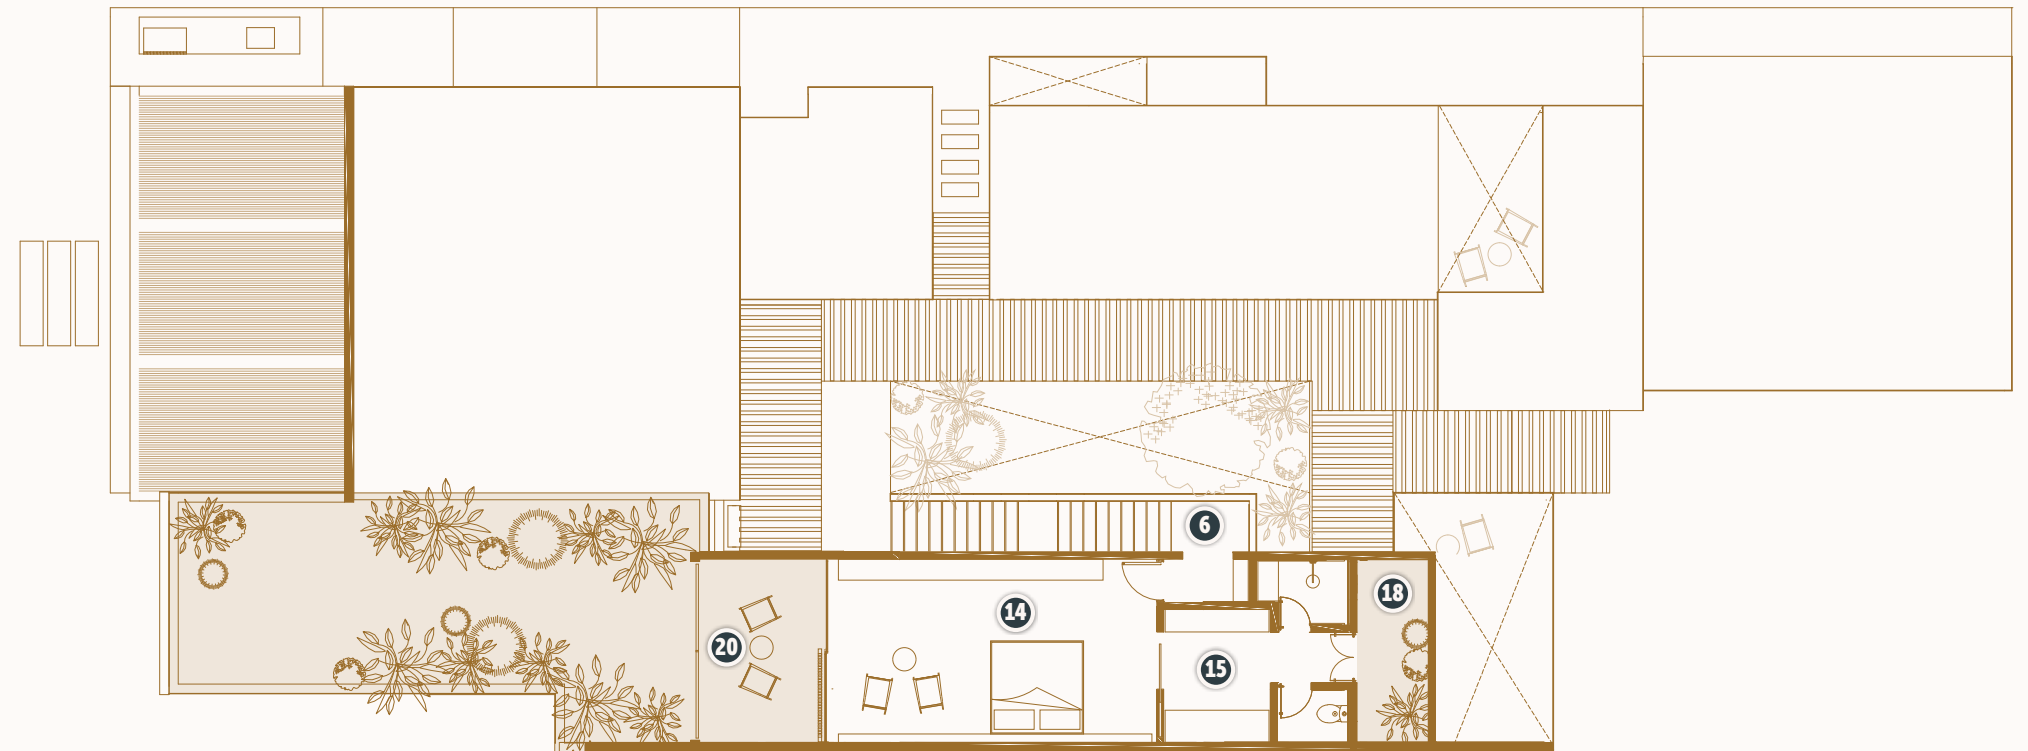

LITIBÚ BAY CLUB

BEACH HOUSE

BEACH HOUSE

Set on the swimmable shores of Litibú Beach, this collection of just six residences is fluent in the language of ocean, sky and sand. Within the open, airy interiors featuring 10-foot-high ceilings, spaces flow freely from one into the next, with organic finishes inspired by the jungled lush surroundings, and natural light drawn from floor-to-ceiling glass. More outdoors than in, the homes provide an ever-present connection to nature and the relaxed informality of beachfront living. A private junior master suite graces the second level, overlooking a lushly landscaped roof and panoramic ocean views.

BEACH HOUSE

GROUND FLOOR

2ND FLOOR

- 1 Parking
- 2 Entry Courtyard
- 3 Main Entry
- 4 Main Courtyard
- 5 Powder Room
- 6 Stairs
- 7 Great Room
- 8 Kitchen
- 9 Pantry
- 10 Laundry
- 11 Service Quarter
- 12 Master Bedroom
- 13 Master Bathroom
- 14 Junior Master Bedroom
- 15 Junior Master Bathroom
- 16 Bedroom
- 17 Bathroom
- 18 Patio
- 19 Outdoor Kitchen
- 20 Terrace
- 21 Outdoor Terrace
- 22 Pool
- 23 Spa
- 24 Garden
- 25 Storage

4 Bedrooms
4.5 Bathrooms

sm / sf

Interior: 322 / 3,466

Exterior (Total): 500 / 5,382

Terrace 120 / 1,292

Exterior 380 / 4,090

TOTAL: 822 sm / 8,848 sf

LITIBÚ