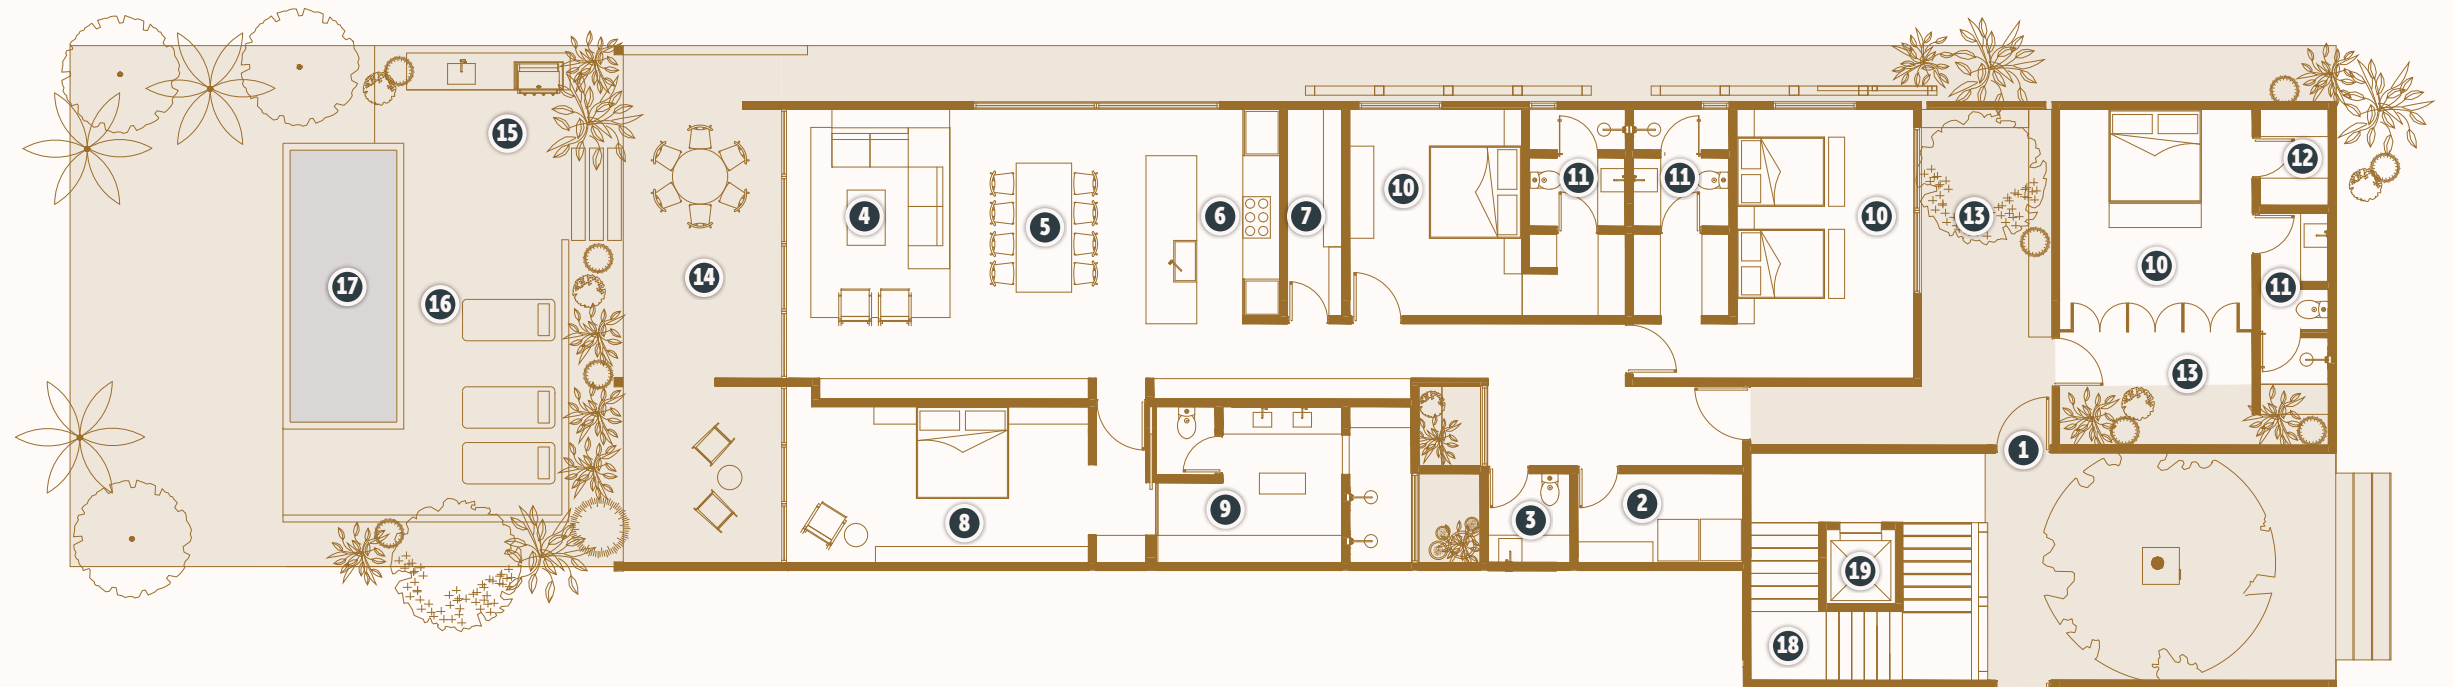

LITIBÚ BAY CLUB

GOLF VILLA | LEVEL 1

GOLF VILLA

4-BED | GARDEN LEVEL

An open, airy and fluid design with an interior palette mirroring the soulfulness of nature, this 4-bed, 4.5-bath residence is beautifully attuned to barefoot luxury. The open-concept kitchen, dining area and primary bedroom open to an expansive outdoor terrace, which stairsteps down to a garden featuring a full-size swimming pool and gracious lawn encircled by eclectic foliage. The home is thoughtfully oriented along the 18th fairway of The Higuera Club golf course, affording everyday vistas blending lush greens with Pacific blues.

4 Bedrooms
4.5 Bathrooms

	sm / sf
Interior:	267 / 2,874
Exterior (Total):	228 / 2,454
Terrace	63 / 678
Exterior	165 / 1,776

TOTAL: 495 sm / 5,328 sf

- 1 Entry
- 2 Laundry
- 3 Powder Room
- 4 Living Room
- 5 Dining Room
- 6 Kitchen
- 7 Pantry
- 8 Master Bedroom
- 9 Master Bathroom
- 10 Bedroom
- 11 Bathroom
- 12 Walk-in Closet
- 13 Patio
- 14 Terrace
- 15 Outdoor Kitchen
- 16 Outdoor Terrace
- 17 Pool
- 18 Stairs
- 19 Elevator