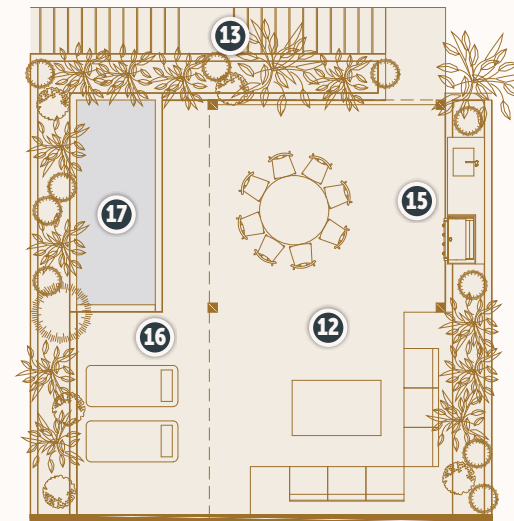

3 Bedrooms
3.5 Bathrooms

	sm / sf
Interior:	222 / 2,390
Terrace:	54 / 581

TOTAL: 276 sm / 2,971 sf

- | | | | |
|---|-------------|----|-----------------|
| 1 | Entry | 8 | Master Bedroom |
| 2 | Laundry | 9 | Master Bathroom |
| 3 | Powder Room | 10 | Bedroom |
| 4 | Living Room | 11 | Bathroom |
| 5 | Dining Room | 12 | Terrace |
| 6 | Kitchen | 13 | Grill |
| 7 | Pantry | 14 | Stairs |
| | | 15 | Elevator |

0 8 16 24 32'
1/16" = 1'-0" at 11"x17"

GOLF VILLA 3-BED | LEVEL 3

Defined by airy, natural-light-filled spaces accented by textural finishes that feel like an extension of nature, this top-level, 3-bed, 3.5-bath residence embodies casual luxury and seamless indoor-outdoor living. The design effortlessly transitions from one area to the next, creating a contemporary haven infused with soulful comfort. Most notably, the home features a sprawling rooftop terrace offering ample spaces for lounging, dining and sunbathing alongside a swimming pool—all set before incredible 360° views of jungled mountains, the ocean and Litibú Golf Course.

3 Bedrooms

3.5 Bathrooms

	sm / sf
Interior:	220 / 2,368
Exterior (Total):	146 / 1,572
Terrace	89 / 958
Exterior	57 / 614

TOTAL: 366 sm / 3,940 sf

0 8 16 24 32'
1/16" = 1'-0" at 11"x17"

- | | | |
|---------------|-------------------|--------------------|
| 1 Entry | 7 Pantry | 13 Stairs |
| 2 Laundry | 8 Master Bedroom | 14 Elevator |
| 3 Powder Room | 9 Master Bathroom | 15 Outdoor Kitchen |
| 4 Living Room | 10 Bedroom | 16 Outdoor Terrace |
| 5 Dining Room | 11 Bathroom | 17 Pool |
| 6 Kitchen | 12 Terrace | |