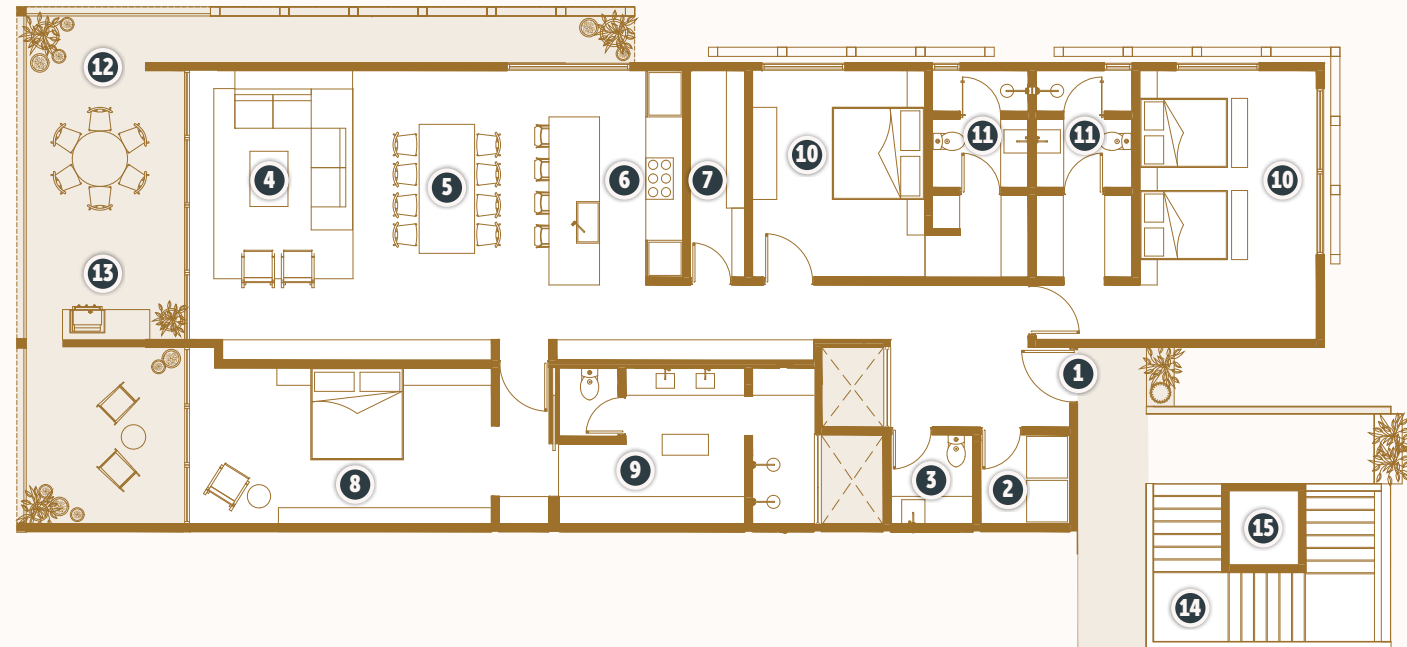

LITIBÚ BAY CLUB

GOLF VILLA | UPPER LEVELS

GOLF VILLA 3-BED | LEVEL 2

Defined by airy, natural-light-filled spaces accented by textural finishes that feel like an extension of nature, this 3-bed, 3.5-bath residence embodies casual luxury and seamless indoor-outdoor living. The design effortlessly transitions from one area to the next, creating a contemporary haven infused with soulful comfort. Most notably, the home features incredible views of the ocean and the 18th fairway of The Higuera Club golf course.

3 Bedrooms
3.5 Bathrooms

	sm / sf
Interior:	222 / 2,390
Terrace:	54 / 581

TOTAL: 276 sm / 2,971 sf

- | | | | |
|---|-------------|----|-----------------|
| 1 | Entry | 8 | Master Bedroom |
| 2 | Laundry | 9 | Master Bathroom |
| 3 | Powder Room | 10 | Bedroom |
| 4 | Living Room | 11 | Bathroom |
| 5 | Dining Room | 12 | Terrace |
| 6 | Kitchen | 13 | Grill |
| 7 | Pantry | 14 | Stairs |
| | | 15 | Elevator |

0 8 16 24 32'
1/16" = 1'-0" at 11"x17"

GOLF VILLA 3-BED | LEVEL 3

Defined by airy, natural-light-filled spaces accented by textural finishes that feel like an extension of nature, this top-level, 3-bed, 3.5-bath residence embodies casual luxury and seamless indoor-outdoor living. The design effortlessly transitions from one area to the next, creating a contemporary haven infused with soulful comfort. Most notably, the home features a sprawling rooftop terrace offering ample spaces for lounging, dining and sunbathing alongside a swimming pool—all set before incredible 360° views of jungled mountains, the ocean and Litibú Golf Course.