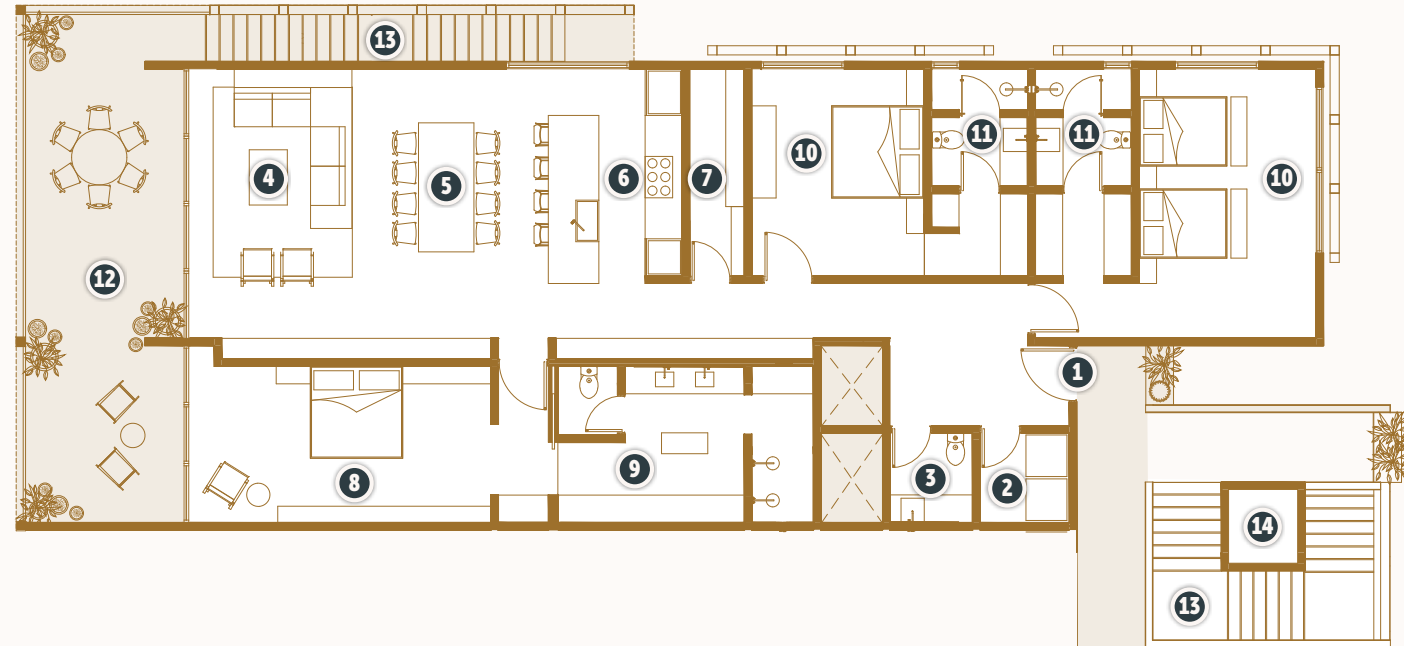

LITIBÚ BAY CLUB

GOLF VILLA | UPPER LEVELS

GOLF VILLA 3-BED | LEVEL 2

Defined by airy, natural-light-filled spaces accented by textural finishes that feel like an extension of nature, this 3-bed, 3.5-bath residence embodies casual luxury and seamless indoor-outdoor living. The design effortlessly transitions from one area to the next, creating a contemporary haven infused with soulful comfort. Most notably, the home features incredible views of the ocean and the 18th fairway of The Higuera Club golf course.

0 8 16 24 32'
1/16" = 1'-0" at 11"x17"

GOLF VILLA 3-BED | LEVEL 3

Defined by airy, natural-light-filled spaces accented by textural finishes that feel like an extension of nature, this top-level, 3-bed, 3.5-bath residence embodies casual luxury and seamless indoor-outdoor living. The design effortlessly transitions from one area to the next, creating a contemporary haven infused with soulful comfort. Most notably, the home features a sprawling rooftop terrace offering ample spaces for lounging, dining and sunbathing alongside a swimming pool—all set before incredible 360° views of jungled mountains, the ocean and Litibú Golf Course.

3 Bedrooms

3.5 Bathrooms

	sm / sf
Interior:	220 / 2,368
Exterior (Total):	146 / 1,572
Terrace	89 / 958
Exterior	57 / 614

TOTAL: 366 sm / 3,940 sf

0 8 16 24 32'
1/16" = 1'-0" at 11"x17"

- | | | |
|---------------|-------------------|--------------------|
| 1 Entry | 7 Pantry | 13 Stairs |
| 2 Laundry | 8 Master Bedroom | 14 Elevator |
| 3 Powder Room | 9 Master Bathroom | 15 Outdoor Kitchen |
| 4 Living Room | 10 Bedroom | 16 Outdoor Terrace |
| 5 Dining Room | 11 Bathroom | 17 Pool |
| 6 Kitchen | 12 Terrace | |